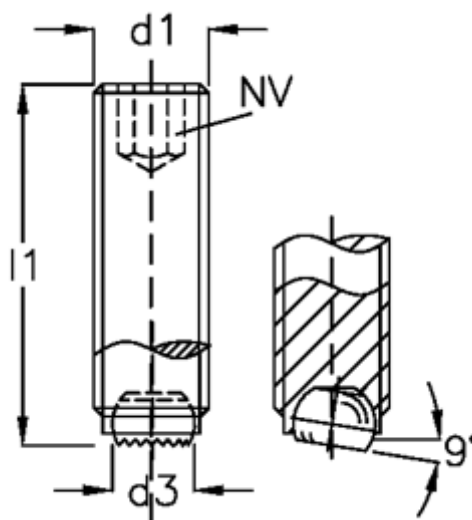

Article number: 209076791

Description: E+G Ball point screw
GN 605-M12-30-VNR

Measures

d1	= M12
d2	= 8.0
d3	= 7.2
Internal hexagon	= 6
l1	= 30